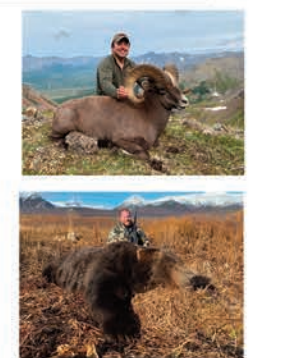

Russian Adventures

Kamchatka Bighorn / Snow Sheep	$19,500.00
Kamchatka Brown Bear	$13,500.00

Website: www.ArtisticVisionsWildlife.com Email: info@artsticvisionswildlife.com Ph: +1-610-301-2333
507 Benjamin Franklin Hwy West, Douglassville PA 19518